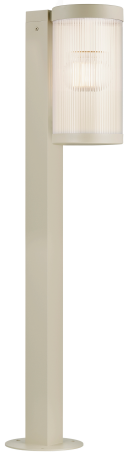

COUPAR | GARDEN LIGHT | SANDED

2218088008

nordlux®

Voltage (V): 220-240 Volt
IP degree: IP54
Maximum bulb wattage (W): 25W
Class (Class 1, Class 2, Class 3):
Class 1 (Earth contact)
Bulb base: E27
Parallel connection: True

Height (cm): 80
Width (cm): 14.5
Tube Diameter (cm): 5
Shade Diameter (cm): 13
Outdoor base dimension (cm):
145
Length (cm): 14.5

Pcs Per Master Carton: 3
Sales Box Height (cm): 81
Sales Box Width (cm): 24.5
Sales Box Depth (cm): 15.5
Sales Box Volume m³ : 0.0308
Product net weight (kg): 1.65

Primary material: Aluminium
Secondary material: Plastic
Suitable for Seaside: No
Color: Sanded

EAN: 5704924010682
TUN: 2276881
Item Number: 2218088008

- Durable, powder coated metal
- Ripped diffuser creates a pleasant light
- Parallel connection possible

The Coupar series by Danish design duo Says Who exhibits a modern take on the traditional lantern. With clean lines and yet a soft, rounded design expression, the series effortlessly combines classic characteristics with a modern, contemporary look. The ribbed glass ensures a pleasant, diffused ambience while casting an interesting play of light. Carried out in durable powder coated metal. Easy installation in ground with the Nordlux base unit.