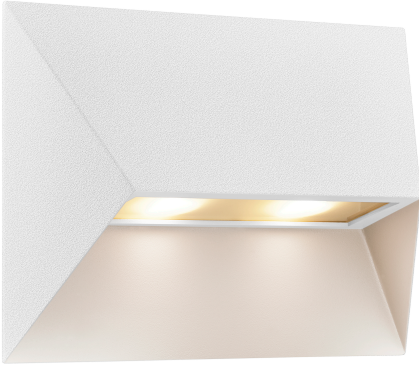

PONTIO 27 | WALL LIGHT | WHITE

2218191001

nordlux®

Voltage (V): 220-240 Volt
IP degree: IP54
Maximum bulb wattage (W): 25W
Class (Class 1, Class 2, Class 3):
Class 1 (Earth contact)
Bulb base: GU10
Parallel connection: True

Height (cm): 19
Width (cm): 27
Length (cm): 27
EAN: 5704924010873
TUN: 2276878
Item Number: 2218191001

Pcs Per Master Carton: 3
Sales Box Height (cm): 28.5
Sales Box Width (cm): 20.5
Sales Box Depth (cm): 10.5
Sales Box Volume m³ : 0.0061
Product net weight (kg): 1.1

Primary material: Aluminium
Suitable for Seaside: No
Color: White

- Architectural design • Parallel connection possible
- Double sockets for extra light output • Space for house number or resident text

Pontio is a series of outdoor lights by Danish design duo Says Who in a streamlined, architectural design. The geometric shape adds a modern, yet timeless expression to your home - while the oblique shade provides a unique and interesting look from all angles. The large, illuminated plate is the perfect place to highlight the resident's house number or names. Matte, slightly textured surface in painted aluminium.