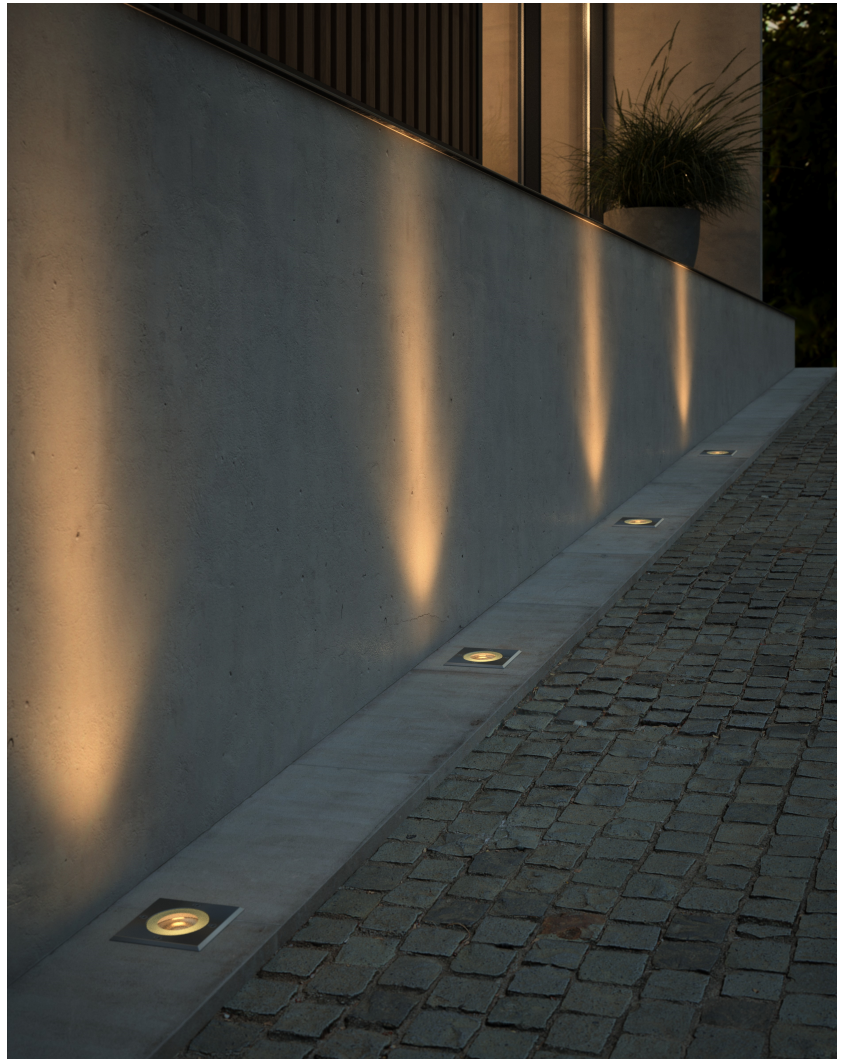

ANDOR | RECESSED LIGHT | STAINLESS STEEL

nordlux®

2218410034

Voltage (V): 220-240 Volt
IP degree: IP67
Maximum bulb wattage (W): 15W
Class (Class 1, Class 2, Class 3):
Class 1 (Earth contact)
Bulb base: GU10
Parallel connection: True

Primary material: Aluminium
Secondary material: Stainless steel
Suitable for Seaside: False
Color: Stainless steel

- Ground recessed spotlight perfect for the driveway, walkway or garden • Suited for a GU10 bulb
- Parallel connection possible

The Andor recessed spotlight gives you the opportunity to illuminate your driveway, walkway or garden, and obtain excellent lighting without visible spotlights. Parallel connection possible.