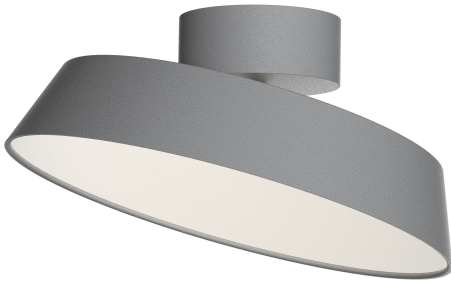

KAITO DIM | CEILING LIGHT | GREY

2220506010

Voltage (V): 220-240 Volt
IP degree: IP20
Class (Class 1, Class 2, Class 3):
Class 2 (Double isolated)
Bulb base: LED Module
Parallel connection: True

Primary material: Metal
Secondary material: Metal
Color: Grey

Height (cm): 11.7
Width (cm): 30
Shade Diameter (cm): 30
Outdoor base dimension (cm):
10.6
Length (cm): 30
Tilt Angle (°): 35
Turning Angle (°): 350

EAN: 5704924011399

Item Number: 2220506010
Pcs Per Master Carton: 3
Sales Box Height (cm): 37.5
Sales Box Width (cm): 34.5
Sales Box Depth (cm): 19.5
Sales Box Volume m³ : 0.0252
Product net weight (kg): 1.101

Brightness of light (Lumen): 610
Color Temperature (K): 3000
Ra-value : 80
Lifetime (h): 30000
Beam Angle (°) : 120
Candela (cd) (for directional
lamp only): 0

- Adjustable lamp head for a directional light
- Dimmable
- Soft and diffused light
- Elegant brass detail
- 5 year LED guarantee

Kaito Dim by Danish designer Bønnelycke MDD is carried out in a round, modern design. The integrated LED module is dimmable and ensures a soft and diffused light from the uniform surface. The functional kip joint, made from brass, adds an elegant superiority to the design and the possibility of directing the light in any direction.