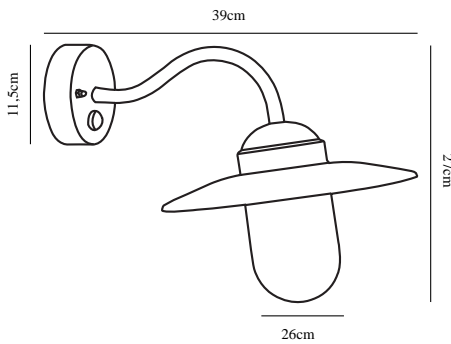

# LUXEMBOURG | WALL LIGHT | GALVANIZED

22661031

nordlux®

Voltage (V): 230 Volt  
IP degree: IP54  
Maximum bulb wattage (W): 60W  
Class (Class 1, Class 2, Class 3):  
Class 1 (Earth contact)  
Bulb base: E27  
Parallel connection: True

Height (cm): 27  
Shade Diameter (cm): 27  
Projection (cm): 47  
EAN: 5701581020054  
TUN: 5133097  
Item Number: 22661031  
Pcs Per Master Carton: 3

Sales Box Height (cm): 50.5  
Sales Box Width(cm): 21.5  
Sales Box Depth (cm): 28  
Sales Box Volume m<sup>3</sup> : 0.0304  
Product net weight (kg): 0.95

This elegant wall light from the Nordlux Luxembourg series is a classic outdoor wall light with a glass dome to provide beautiful lighting at your entrance, in the driveway, garage, on the terrace, or on the patio. The light is equipped with a sensor, which makes the light switch on automatically when someone passes. The light can be connected in parallel with several lights and is equipped with an LED bulb.