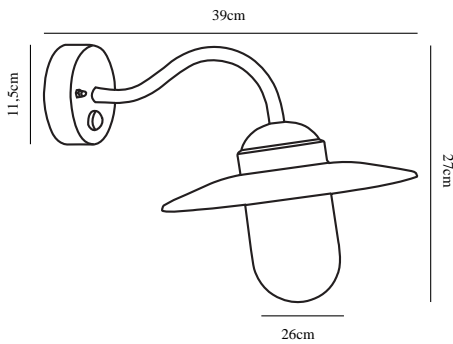

# LUXEMBOURG | WALL LIGHT | BLACK

22671003

nordlux®

Voltage (V): 230 Volt  
IP degree: IP54  
Maximum bulb wattage (W): 60W  
Class (Class 1, Class 2, Class 3):  
Class 2 (Double isolated)  
Bulb base: E27  
Parallel connection: True

Height (cm): 27  
Shade Diameter (cm): 26  
Projection (cm): 39  
EAN: 5701581004047  
TUN: 5062672  
Item Number: 22671003

Pcs Per Master Carton: 3  
Sales Box Height (cm): 40  
Sales Box Width(cm): 20  
Sales Box Depth (cm): 30  
Sales Box Volume m<sup>3</sup> : 0.024  
Product net weight (kg): 1.036

Primary material: Metal  
Secondary material: Glass  
Color of the Glass: Clear  
Suitable for Seaside: No  
Color: Black

## • Build-in parallel connection

This elegant wall light from the Nordlux Luxembourg series is a classic outdoor wall light with a glass dome to provide beautiful lighting at your entrance, in the driveway, garage, on the terrace, or on the patio. The light can be connected in parallel with several lights and is equipped with an LED bulb.