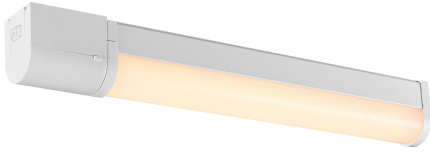

MALAIKA 49 | WALL LIGHT | WHITE

2310201001

nordlux®

Voltage (V): 230 Volt
IP degree: IP44
Class (Class 1, Class 2, Class 3):
Class 1 (Earth contact)
Bulb base: LED Module
Switch placement: Inside the
fixture
Parallel connection: False

Primary material: Aluminium
Secondary material:
Polycarbonate

Color: White
Height (cm): 7
Width (cm): 49.4
Length (cm): 49.4
Tilt Angle (°): 0
Turning Angle (°): 0

EAN: 5704924016059
TUN: 2326321
Item Number: 2310201001

Pcs Per Master Carton: 6
Sales Box Height (cm): 8.5
Sales Box Width(cm): 51
Sales Box Depth (cm): 7
Sales Box Volume m³ : 0.003
Product net weight (kg): 0.5

Brightness of light (Lumen): 540
Color Temperature (K): 3000
Lifetime (h): 20000
Energy Class: E
Actual Watt (W): 6

- Suitable for the bathroom (IP44) • Built-in power outlet
- On/off switch on fixture • 5-year LED guarantee

Malaika is the perfect light to place next to your bathroom mirror. Malaika provides a practical light for shaving or getting ready and the built-in power outlet makes it easy to plug in a shaver, hair dryer or phone charger.