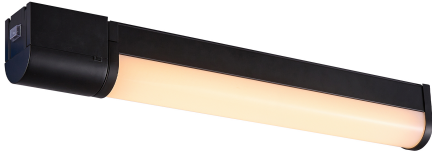

MALAIKA 49 | WALL LIGHT | BLACK

2310201003

nordlux®

Voltage (V): 230 Volt
IP degree: IP44
Class (Class 1, Class 2, Class 3):
Class 1 (Earth contact)
Bulb base: LED Module
Switch placement: On the fixture
Parallel connection: False

Primary material: Aluminium
Secondary material:
Polycarbonate
Color: Black

Height (cm): 7
Width (cm): 49.4
Length (cm): 49.4
Tilt Angle (°): 0
Turning Angle (°): 0

EAN: 5704924016066
TUN: 2326323
Item Number: 2310201003
Pcs Per Master Carton: 6

Sales Box Height (cm): 8.5
Sales Box Width (cm): 51
Sales Box Depth (cm): 7
Sales Box Volume m³: 0.003
Product net weight (kg): 0.5

Brightness of light (Lumen): 540
Color Temperature (K): 3000
Lifetime (h): 20000
Energy Class: E

- Suitable for the bathroom (IP44) • Built-in power outlet
- On/off switch on fixture • 5-year LED guarantee

Malaika is the perfect light to place next to your bathroom mirror. Malaika provides a practical light for shaving or getting ready and the built-in power outlet makes it easy to plug in a shaver, hair dryer or phone charger.