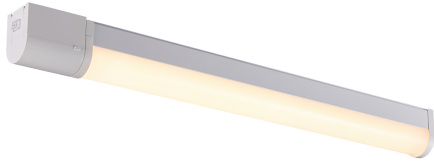

MALAIKA 68 | WALL LIGHT | WHITE

2310221001

nordlux®

Voltage (V): 230 Volt
IP degree: IP44
Class (Class 1, Class 2, Class 3):
Class 1 (Earth contact)
Bulb base: LED Module
Switch placement: On the fixture
Parallel connection: False

Primary material: Aluminium
Secondary material:
Polycarbonate
Color: White

Height (cm): 7
Width (cm): 68.4
Tilt Angle (°): 0
Turning Angle (°): 0

EAN: 5704924016080
TUN: 2326325
Item Number: 2310221001
Pcs Per Master Carton: 6

Sales Box Height (cm): 8.5
Sales Box Width(cm): 70
Sales Box Depth (cm): 7
Sales Box Volume m³ : 0.0042
Product net weight (kg): 0.65

Brightness of light (Lumen): 1350
Color Temperature (K): 3000
Lifetime (h): 20000
Energy Class: E

- Suitable for the bathroom (IP44) • Built-in power outlet
- On/off switch on fixture • 5-year LED guarantee

Malaika is the perfect light to place next to your bathroom mirror. Malaika provides a practical light for shaving or getting ready and the built-in power outlet makes it easy to plug in a shaver, hair dryer or phone charger.