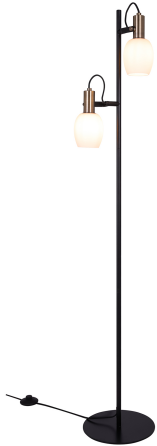

ARILD | FLOOR LAMP | BLACK

2312324003

nordlux®

Voltage (V): 220-240 Volt
IP degree: IP20
Maximum bulb wattage (W): 40W
Class (Class 1, Class 2, Class 3):
Class 2 (Double isolated)
Bulb base: E14
Switch placement: On the cable
Parallel connection: False

Primary material: Metal
Secondary material: Glass
Color of the cable: Black
Length of the cable (cm): 180
Surface material of the cable:
Textile
Is the cable replaceable: False
Colour: Black

Height (cm): 140
Width (cm): 31
Tube Diameter (cm): 1.56
Shade Diameter (cm): 9.3
Outdoor base dimension (cm):
24.7
Lenght (cm): 31
Mount directly into insulation:
False
Turning Angle (°): 355

- Contemporary style with a touch of industrial detail • Elegant mix of glass, brownish brass and matte black
- Adjustable lamp heads for a directional light

Arild is a series of lights in a modern design with an industrial touch. The white, round, matte opal glass shade is elegantly complimented by brownish brass details. You can easily adjust the lamp heads for a directional light.

The glass in this lamp is mouth-blown and has been individually hand crafted. Due to this unique process, air bubbles may appear in the glass and the thickness of the glass can also vary. This gives the glass its character and vivid appearance.