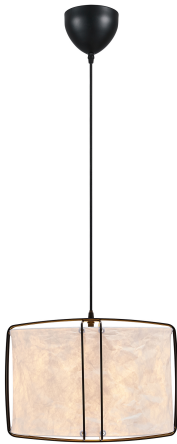

CARDINE 35 | PENDANT | WHITE

2312403001

nordlux®

Voltage (V): 220-240 Volt
IP degree: IP20
Maximum bulb wattage (W): 60
Class (Class 1, Class 2, Class 3):
Class 2 (Double isolated)
Bulb base: E27
Parallel connection: False

Primary material: Metal
Secondary material: Tyvek
Color of the cable: Black
Length of the cable (cm): 200
Surface material of the cable:
Plastic
Is the cable replaceable: False
Color: White

Height (cm): 28.5
Width (cm): 35
Shade Diameter (cm): 35
Outdoor base dimension (cm):
12.4
Length (cm): 35
Mount directly into insulation:
False

- The crinkled paper effect creates a soft and playful design
- Provides a soft, diffused light
- Flat-packed for easy self-assembly

The Cardine series has a modern Japandi style that mixes elements from the Japanese interior philosophy with Nordic minimalism. The lightly crinkled paper shade is suspended by thin metal wires and ensures a pleasant, diffused light.