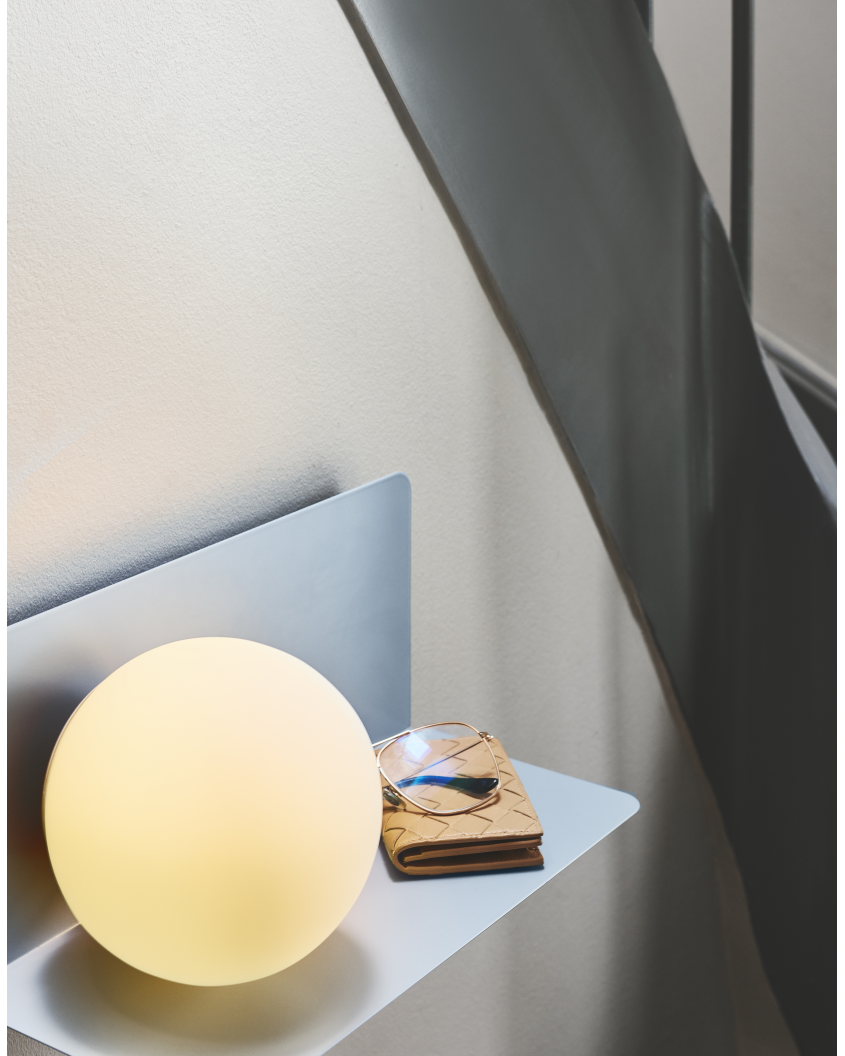

LILIBETH | WALL LIGHT | BLUE

2312931006

nordlux®

Voltage (V): 220-240 Volt
IP degree: IP20
Maximum bulb wattage (W): 25
Class (Class 1, Class 2, Class 3):
Class 2 (Double isolated)
Bulb base: E14
Switch placement: On the cable
Parallel connection: False

Primary material: Metal
Secondary material: Glass
Color of the cable: White
Length of the cable (cm): 150
Surface material of the cable:
Plastic
Is the cable replaceable: True
Color: Blue

- Wall light and shelf in one
- The opal glass shade provides a soft, diffused light
- Perfect in the child's room

Lilibeth is a lamp and shelf in one elegant design. Place it next to your bed or in the hallway to hold important necessities such as your phone, book or keys. The opal white glass dome ensures a pleasant, diffused light. Also perfect as a bedside light for the child's room to make your little ones feel safe during the night.

The glass in this lamp is mouth-blown and has been individually hand crafted. Due to this unique process, air bubbles may appear in the glass and the thickness of the glass can also vary. This gives the glass its character and vivid appearance.