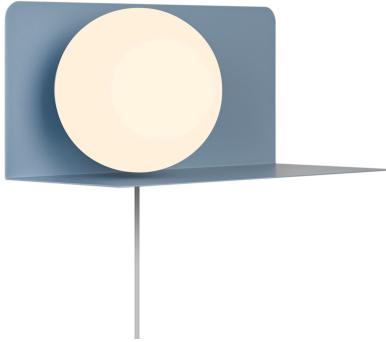

LILIBETH | WALL LIGHT | BLUE

2312931006

nordlux®

Voltage (V): 220-240 Volt
IP degree: IP20
Maximum bulb wattage (W): 25
Class (Class 1, Class 2, Class 3):
Class 2 (Double isolated)
Bulb base: E14
Switch placement: On the cable
Parallel connection: False

Primary material: Metal
Secondary material: Glass
Color of the cable: White
Length of the cable (cm): 150
Surface material of the cable:
Plastic
Is the cable replaceable: True
Color: Blue

- Wall light and shelf in one
- The opal glass shade provides a soft, diffused light
- Perfect in the child's room

Lilibeth is a lamp and shelf in one elegant design. Place it next to your bed or in the hallway to hold important necessities such as your phone, book or keys. The opal white glass dome ensures a pleasant, diffused light. Also perfect as a bedside light for the child's room to make your little ones feel safe during the night.

The glass in this lamp is mouth-blown and has been individually hand crafted. Due to this unique process, air bubbles may appear in the glass and the thickness of the glass can also vary. This gives the glass its character and vivid appearance.