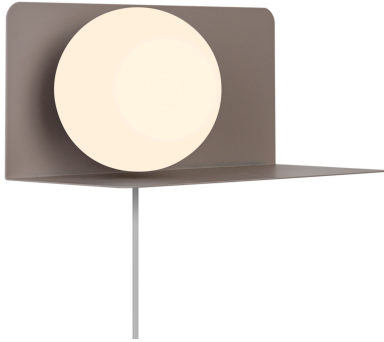

# LILIBETH | WALL LIGHT | BROWN

2312931018

nordlux®

Voltage (V): 220-240 Volt  
IP degree: IP20  
Maximum bulb wattage (W): 25  
Class (Class 1, Class 2, Class 3):  
Class 2 (Double isolated)  
Bulb base: E14  
Switch placement: On the cable  
Parallel connection: False

Height (cm): 16  
Width (cm): 35  
Shade Diameter (cm): 15  
EAN: 5704924016004  
TUN: 2326317  
Item Number: 2312931018  
Pcs Per Master Carton: 3

Sales Box Height (cm): 37  
Sales Box Width(cm): 21.5  
Sales Box Depth (cm): 18.5  
Sales Box Volume m<sup>3</sup> : 0.0147  
Product net weight (kg): 1.55

Primary material: Metal  
Secondary material: Glass  
Color of the cable: White  
Length of the cable (cm): 150  
Surface material of the cable:  
Plastic  
Is the cable replaceable: True  
Color: Brown

- Wall light and shelf in one
- The opal glass shade provides a soft, diffused light
- Perfect in the child's room

Lilibeth is a lamp and shelf in one elegant design. Place it next to your bed or in the hallway to hold important necessities such as your phone, book or keys. The opal white glass dome ensures a pleasant, diffused light. Also perfect as a bedside light for the child's room to make your little ones feel safe during the night.