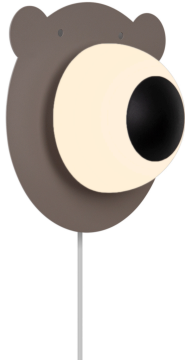

BRUNA BEAR | WALL LIGHT | BROWN

2312951018

nordlux®

Voltage (V): 220-240 Volt
IP degree: IP20
Maximum bulb wattage (W): 25W
Class (Class 1, Class 2, Class 3):
Class 2 (Double isolated)
Bulb base: E14
Switch placement: On the cable
Parallel connection: False

Primary material: Metal
Secondary material: Glass
Color of the cable: White
Length of the cable (cm): 150
Surface material of the cable:
Plastic
Is the cable replaceable: True
Colour: Brown

Height (cm): 25
Width (cm): 25
Shade Diameter (cm): 16
Outdoor base dimension (cm): 12
Lenght (cm): 25
Mount directly into insulation:
False

- Perfect as a bedside light in the child's room • The opal white glass shade provides a soft, diffused light

Bruna Bear is a cute decoration for children's rooms or nurseries. The bear has an opal white nose that provides a soft, diffused light that is perfect for bedtime reading and for making your little ones feel safe during the night.

The glass in this lamp is mouth-blown and has been individually hand crafted. Due to this unique process, air bubbles may appear in the glass and the thickness of the glass can also vary. This gives the glass its character and vivid appearance.