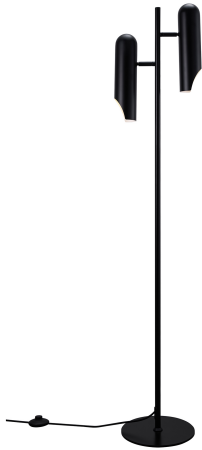

ROCHELLE | FLOOR LAMP | BLACK

2320314003

Voltage (V): 220-240 Volt
IP degree: IP20
Maximum bulb wattage (W): 8
Class (Class 1, Class 2, Class 3):
Class 2 (Double isolated)
Bulb base: GU10
Switch placement: On the cable
Parallel connection: False

Height (cm): 145
Width (cm): 29
Tube Diameter (cm): 1.9
Shade Diameter (cm): 7.6
Outdoor base dimension (cm): 25
Length (cm): 29
Tilt Angle (°): 40
Turning Angle (°): 350

Sales Box Height (cm): 76
Sales Box Width (cm): 31.5
Sales Box Depth (cm): 10
Sales Box Volume m³: 0.0239
Product net weight (kg): 2.8

Primary material: Metal
Secondary material: Plastic
Color of the cable: Black
Length of the cable (cm): 250
Surface material of the cable:
Textile
Is the cable replaceable: False
Suitable for Seaside: False
Color: Black

EAN: 5704924015427
Item Number: 2320314003
Pcs Per Master Carton: 2

- Beautiful and minimalist design • Modern Italian design language
- Two adjustable lamp heads

The Rochelle series by Danish designer Charlotte Høncke has a modern Italian design language with two slender, sculptural lamp heads. The adjustable lamp heads can be directed in any way you want, making the lamp perfect for working or reading.