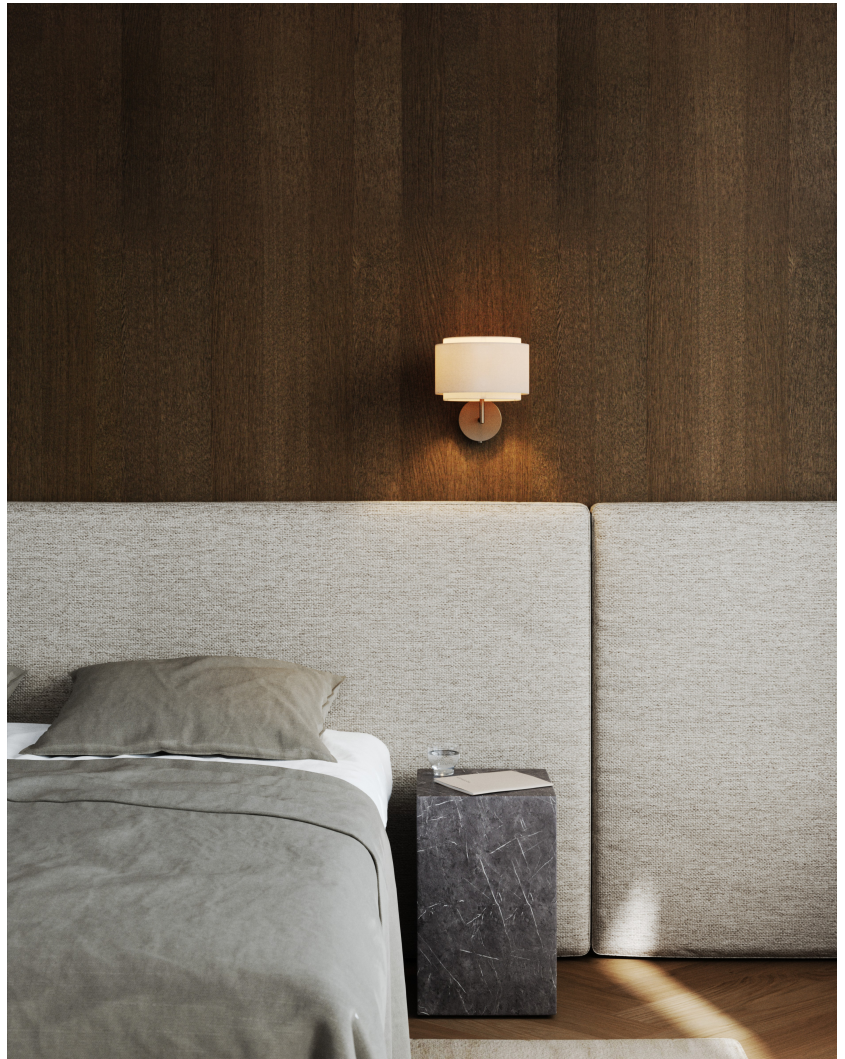

TAKAI | WALL LIGHT | BEIGE

2320421018

Voltage (V): 220-240 Volt
IP degree: IP20
Maximum bulb wattage (W): 25
Class (Class 1, Class 2, Class 3):
Class 2 (Double isolated)
Bulb base: E27
Switch placement: On the fixture
Parallel connection: False

Primary material: Metal
Secondary material: Textile
Color of the cable: White
Length of the cable (cm): 180
Surface material of the cable:
Textile
Is the cable replaceable: True
Color: Beige

Height (cm): 25
Width (cm): 23
Tube Diameter (cm): 1.15
Shade Diameter (cm): 23
Outdoor base dimension (cm): 11
Lenght (cm): 23

• The design oozes that luxury hotel feeling

The Takai wall light by Studio Mavro/Lefèvre by Sofie Lefèvre has a fabric shade with a beautiful shape that invites you to look at it from many different angles. The combination of the flax linen shade and the burnished brass base creates a very soft and warm design language.