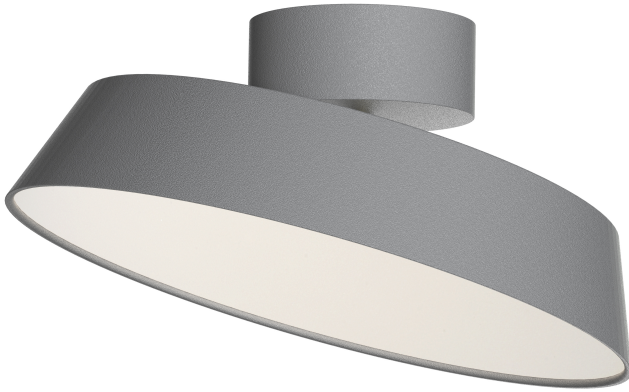

# KAITO 2 DIM | CEILING LIGHT | GREY

2320536010

Voltage (V): 220-240 Volt  
IP degree: IP20  
Class (Class 1, Class 2, Class 3):  
Class 2 (Double isolated)  
Socket type: LED Module  
Parallel connection: False

Primary material: Metal  
Secondary material: Plastic  
Colour: Grey

Height (cm): 12.8  
Width (cm): 30  
Shade Diameter (cm): 30  
Length (cm): 30  
Tilt Angle (°): 25  
Turning Angle (°): 350

EAN: 5704924021848  
Item Number: 2320536010  
Pcs Per Master Carton: 3  
Sales Box Height (cm): 34

Sales Box Width(cm): 34  
Sales Box Depth (cm): 14  
Sales Box Volume m<sup>3</sup> : 0.0162  
Product net weight (kg): 0.98

Brightness of light (Lumen): 1100  
Colour temperature (Kelvin): 3000  
Ra-value : 80  
Lifetime (hours): 30000  
Energy class: D  
Actual watt (W): 10.5

- Adjustable lamp head for a directional light
- Dimmable
- Soft and diffused light
- Elegant brass detail
- 5-year LED guarantee

Kaito Dim by Danish designer Bønnelycke MDD is carried out in a round, modern design. The integrated LED module is dimmable and ensures a soft and diffused light from the uniform surface. The functional kip joint, made from brass, adds an elegant superiority to the design and the possibility of directing the light in any direction.