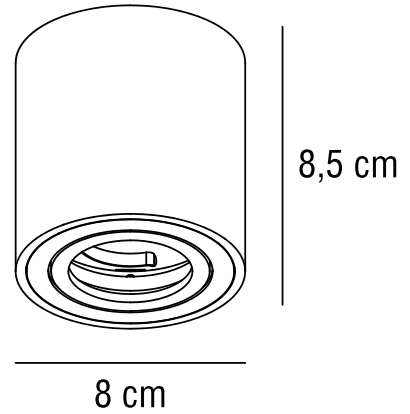

# SABONIS | SURFACE DOWNLIGHT | WHITE

2410220101

nordlux®

Voltage (V): 220-240 Volt  
IP degree: IP20  
Maximum bulb wattage (W): 40W  
Class (Class 1, Class 2, Class 3):  
Class 1 (Earth contact)  
Socket type: GU10  
Parallel connection: False

Height (cm): 8.5  
Shade Diameter (cm): 8  
Tilt Angle (°): 30  
EAN: 5704924021817  
TUN: 2387194  
Item Number: 2410220101

Pcs Per Master Carton: 3  
Sales Box Height (cm): 9  
Sales Box Width(cm): 8.2  
Sales Box Depth (cm): 8.2  
Sales Box Volume m<sup>3</sup> : 0.0006  
Product net weight (kg): 0.178

Primary material: Aluminium  
Secondary material: Aluminium  
Colour: White

• Hidden tilt hinge • Directional light

Sabonis is a surface mounted downlight with a hidden tilt hinge that makes it easy to angle the light in the direction you prefer.