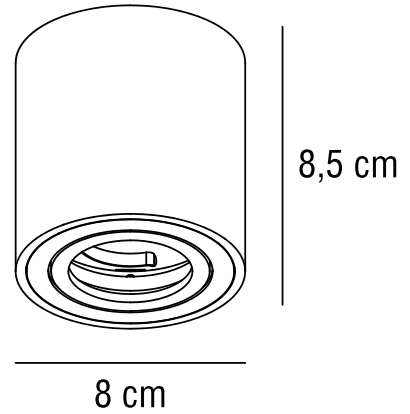

SABONIS | SURFACE DOWNLIGHT | BLACK

2410220103

nordlux®

Voltage (V): 220-240 Volt
IP degree: IP20
Maximum bulb wattage (W): 40W
Class (Class 1, Class 2, Class 3):
Class 1 (Earth contact)
Socket type: GU10
Parallel connection: False

Height (cm): 8.5
Shade Diameter (cm): 8
Tilt Angle (°): 30
EAN: 5704924021824
TUN: 2387193
Item Number: 2410220103

Pcs Per Master Carton: 3
Sales Box Height (cm): 9
Sales Box Width(cm): 8.2
Sales Box Depth (cm): 8.2
Sales Box Volume m³ : 0.0006
Product net weight (kg): 0.178

Primary material: Aluminium
Secondary material: Aluminium
Colour: Black

• Hidden tilt hinge • Directional light

Sabonis is a surface mounted downlight with a hidden tilt hinge that makes it easy to angle the light in the direction you prefer.