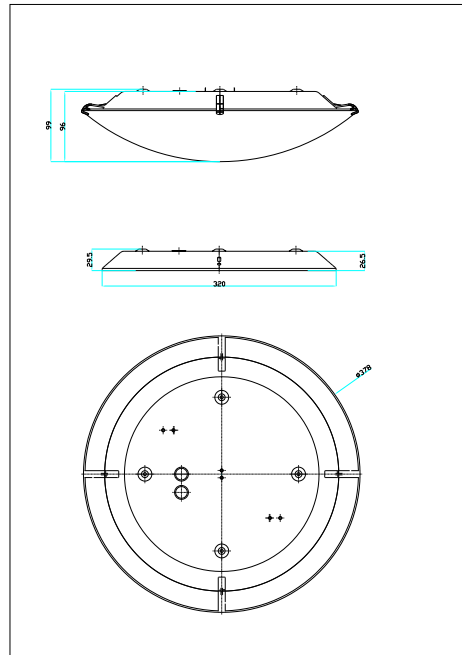

STANDARD 38 | CEILING LIGHT | WHITE

2410256001

nordlux®

Voltage (V): 220-240 Volt
IP degree: IP20
Maximum bulb wattage (W): 60W
Class (Class 1, Class 2, Class 3):
Class 1 (Earth contact)
Socket type: E27
Parallel connection: True

Height (cm): 9.9
Shade Diameter (cm): 37.8
Outdoor base dimension (cm): 32
EAN: 5704924021800
TUN: 2387195
Item Number: 2410256001

Pcs Per Master Carton: 3
Sales Box Height (cm): 40.3
Sales Box Width(cm): 40.5
Sales Box Depth (cm): 12.5
Sales Box Volume m³ : 0.0204
Product net weight (kg): 1.61

Primary material: Glass
Secondary material: Metal
Colour: White

• Minimalist and classic design

Standard Maxi is a classic ceiling light in a timeless design. With its opal white glass shade, the lamp provides lovely, soft and warm light that makes it suitable for many different rooms. Use it in the bathroom, in the hallway, or in the children's room.