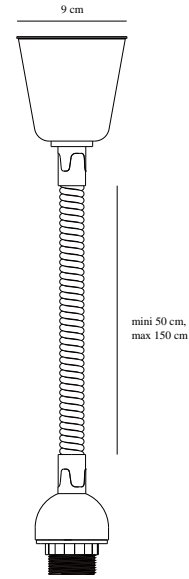

# SPIRALHEJS | PENDANT KIT | WHITE

2412033001

nordlux®

Voltage (V): 220-240 Volt  
IP degree: IP20  
Maximum bulb wattage (W): 40  
Class (Class 1, Class 2, Class 3):  
Class 2 (Double isolated)  
Socket type: E27  
Parallel connection: False

Height (cm): 50  
Width (cm): 9  
Length (cm): 9  
EAN: 5704924017162  
TUN: 2357946  
Item Number: 2412033001  
Pcs Per Master Carton: 6

Sales Box Height (cm): 18  
Sales Box Width(cm): 15  
Sales Box Depth (cm): 12  
Sales Box Volume m<sup>3</sup> : 0.0032  
Product net weight (kg): 0.47

Primary material: Plastic  
Colour of the cable: White  
Length of the cable (cm): 250  
Surface material of the cable:  
Plastic  
Is the cable replaceable: False  
Colour: White

• Accessory for pendant • Includes E27 fitting, spiral cord and canopy

Pendant with a spiral cord that can be attached to the shade of your choice. Adjustable height. Includes E27 fitting, spiral cord and canopy.