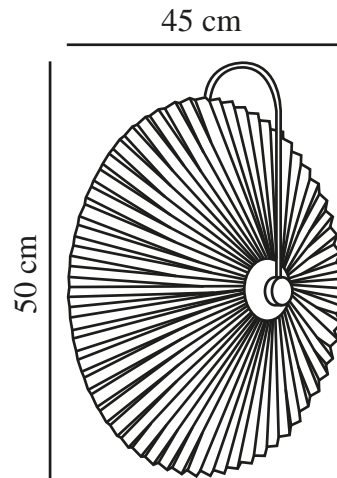

NADIA | WALL LIGHT | WHITE

2412071001

nordlux®

Voltage (V): 220-240 Volt
IP degree: IP20
Maximum bulb wattage (W): 25
Class (Class 1, Class 2, Class 3):
Class 2 (Double isolated)
Socket type: E14
Switch placement: On the cable
Parallel connection: False

Primary material: Metal
Secondary material: Plastic
Colour of the cable: White
Length of the cable (cm): 150
Surface material of the cable:
Plastic
Is the cable replaceable: True
Colour: White

Height (cm): 50
Width (cm): 16.8
Shade Diameter (cm): 45
Length (cm): 16.8
Projection (cm): 20

EAN: 5704924018343
TUN: 2378778
Item Number: 2412071001
Pcs Per Master Carton: 3

Sales Box Height (cm): 36
Sales Box Width(cm): 18
Sales Box Depth (cm): 13.5
Sales Box Volume m³ : 0.0087
Product net weight (kg): 0.69

- Soft and diffused light through the pleated shade
- A modern version of a classic

Nadia is a modern interpretation of a classic wall lamp with a pleated shade that emits a soft, diffused light. The curved metal frame offers an elegant and modern look.