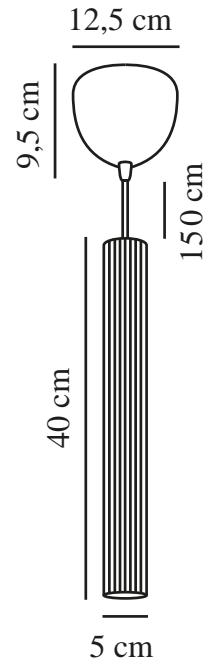

VICO | PENDANT | BLACK

2412103003

nordlux®

Voltage (V): 220-240 Volt
IP degree: IP20
Maximum bulb wattage (W): 5
Class (Class 1, Class 2, Class 3):
Class 2 (Double isolated)
Socket type: GU10
Parallel connection: False

Primary material: Metal
Secondary material: Textile
Colour of the cable: Black
Length of the cable (cm): 150
Surface material of the cable:
Textile
Is the cable replaceable: False
Colour: Black

Height (cm): 40
Width (cm): 5
Shade Diameter (cm): 5
Shade Height (cm): 40
Length (cm): 5

EAN: 5704924018350
TUN: 2378754
Item Number: 2412103003
Pcs Per Master Carton: 3

Sales Box Height (cm): 45
Sales Box Width(cm): 13
Sales Box Depth (cm): 13
Sales Box Volume m³ : 0.0076
Product net weight (kg): 0.58

- Scandinavian minimalism • Slimline design
- Easily adjustable cable length

The Vico series embodies Scandinavian elegance through its minimalist, streamlined design. The fluted surface adds a subtle but interesting effect. Vico emits a downward-facing light and can be used in a row, in a cluster or alone to emphasise certain elements in your interior.