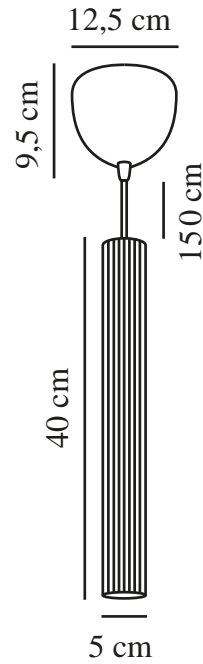

VICO | PENDANT | BEIGE

2412103009

nordlux®

Voltage (V): 220-240 Volt
IP degree: IP20
Maximum bulb wattage (W): 5
Class (Class 1, Class 2, Class 3):
Class 2 (Double isolated)
Socket type: GU10
Parallel connection: False

Primary material: Metal
Secondary material: Textile
Colour of the cable: White
Length of the cable (cm): 150
Surface material of the cable:
Textile
Is the cable replaceable: False
Colour: Beige

Height (cm): 40
Width (cm): 5
Shade Diameter (cm): 5
Shade Height (cm): 40
Length (cm): 5

EAN: 5704924018367
TUN: 2378753
Item Number: 2412103009
Pcs Per Master Carton: 3

Sales Box Height (cm): 45
Sales Box Width(cm): 13
Sales Box Depth (cm): 13
Sales Box Volume m³ : 0.0076
Product net weight (kg): 0.58

- Scandinavian minimalism • Slimline design
- Easily adjustable cable length

The Vico series embodies Scandinavian elegance through its minimalist, streamlined design. The fluted surface adds a subtle but interesting effect. Vico emits a downward-facing light and can be used in a row, in a cluster or alone to emphasise certain elements in your interior.