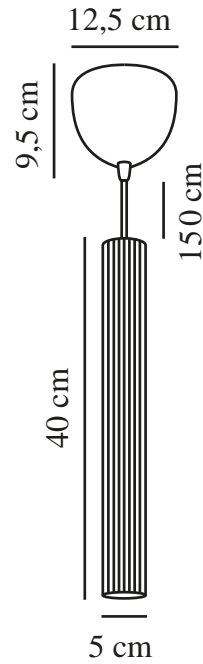

VICO | PENDANT | BROWN METALLIC

2412103018

nordlux®

Voltage (V): 220-240 Volt
IP degree: IP20
Maximum bulb wattage (W): 5
Class (Class 1, Class 2, Class 3):
Class 2 (Double isolated)
Socket type: GU10
Parallel connection: False

Primary material: Metal
Secondary material: Textile
Colour of the cable: Black
Length of the cable (cm): 150
Surface material of the cable:
Textile
Is the cable replaceable: False
Colour: Brown metallic

Height (cm): 40
Width (cm): 5
Shade Diameter (cm): 5
Shade Height (cm): 40
Length (cm): 5

EAN: 5704924018374
TUN: 2378755
Item Number: 2412103018
Pcs Per Master Carton: 3

Sales Box Height (cm): 45
Sales Box Width(cm): 13
Sales Box Depth (cm): 13
Sales Box Volume m³ : 0.0076
Product net weight (kg): 0.58

- Scandinavian minimalism • Slimline design
- Easily adjustable cable length

The Vico series embodies Scandinavian elegance through its minimalist, streamlined design. The fluted surface adds a subtle but interesting effect. Vico emits a downward-facing light and can be used in a row, in a cluster or alone to emphasise certain elements in your interior.