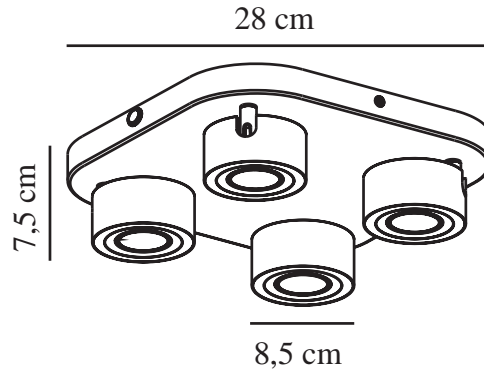

CLYDE 4-SPOT | CEILING LIGHT | BLACK

2412256003

nordlux®

Voltage (V): 220-240 Volt
IP degree: IP20
Class (Class 1, Class 2, Class 3):
Class 2 (Double isolated)
Socket type: LED Module
Parallel connection: False

Primary material: Metal
Secondary material:
Polycarbonate
Colour: Black

Height (cm): 7.5
Width (cm): 28
Shade Diameter (cm): 8.5
Tilt Angle (°): 90
Turning Angle (°): 320

EAN: 5704924018435
TUN: 2378785
Item Number: 2412256003
Pcs Per Master Carton: 3

Sales Box Height (cm): 30
Sales Box Depth (cm): 10
Product net weight (kg): 1.29

Colour temperature (Kelvin): 2700
Ra-value : 80
Lifetime (hours): 25000
Energy class: F

- Minimalist Scandinavian design
- The spotlights can be tilted
- 3-step Moodmaker™ dimming with memory function
- 5-year LED guarantee