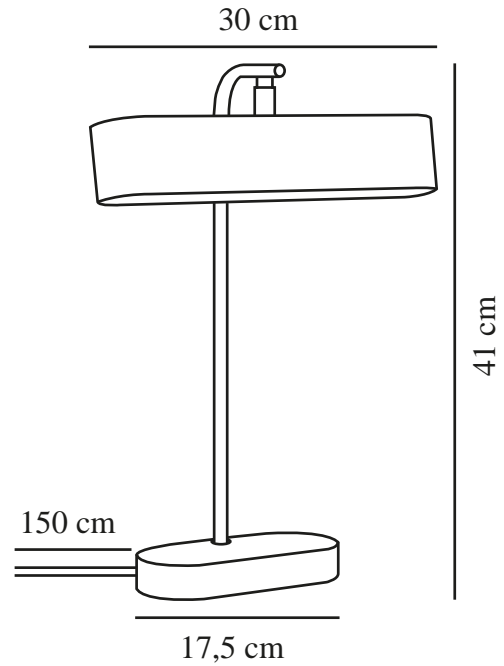

MERLIN | TABLE LAMP | BLACK

2412285003

nordlux®

Voltage (V): 220-240 Volt
IP degree: IP20
Maximum bulb wattage (W): 2X5
Class (Class 1, Class 2, Class 3):
Class 2 (Double isolated)
Socket type: G9
Switch placement: On the cable
Parallel connection: False

Primary material: Metal
Secondary material: Plastic
Colour of the cable: Black
Length of the cable (cm): 150
Surface material of the cable:
Plastic
Is the cable replaceable: False
Colour: Black

Height (cm): 41
Width (cm): 30
Tube Diameter (cm): 1.2
Shade Diameter (cm): 30
Length (cm): 30

EAN: 5704924018459
TUN: 2378669
Item Number: 2412285003
Pcs Per Master Carton: 3

Sales Box Height (cm): 43
Sales Box Width(cm): 32
Sales Box Depth (cm): 12
Sales Box Volume m³ : 0.0165
Product net weight (kg): 2.31

- Minimalist style
- Adjustable lamp for directional light
- A modern interpretation of the library light

Merlin is a modern take on the timeless library light. The design is minimalist and sleek, creating a very light and elegant look. The wide shade can be tilted in whichever direction you prefer.