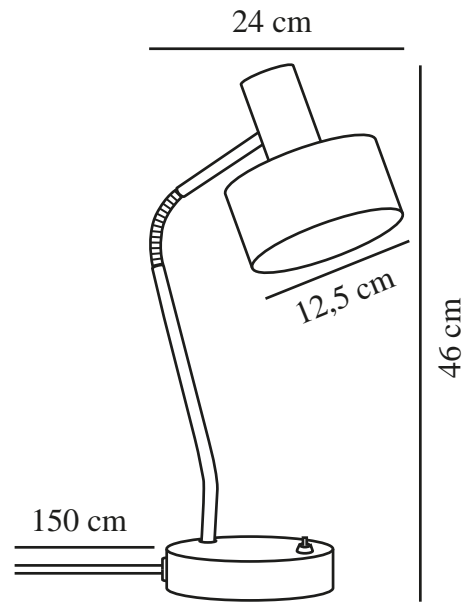

# MATIS | TABLE LAMP | WHITE

2412305001

nordlux®

Voltage (V): 220-240 Volt  
IP degree: IP20  
Maximum bulb wattage (W): 15  
Class (Class 1, Class 2, Class 3):  
Class 2 (Double isolated)  
Socket type: E27  
Switch placement: On the base  
Parallel connection: False

Primary material: Metal  
Colour of the cable: White  
Length of the cable (cm): 150  
Surface material of the cable:  
Plastic  
Is the cable replaceable: False  
Colour: White

Height (cm): 46  
Width (cm): 24  
Tube Diameter (cm): 1.2  
Shade Diameter (cm): 12.5  
Outdoor base dimension (cm): 14  
Length (cm): 24

EAN: 5704924021893  
TUN: 2389081  
Item Number: 2412305001  
Pcs Per Master Carton: 3

Sales Box Height (cm): 33  
Sales Box Width(cm): 23  
Sales Box Depth (cm): 15  
Sales Box Volume m<sup>3</sup>: 0.0114  
Product net weight (kg): 2.11

- Minimalist style • Adjustable lamp for directional light
- Light also shines through the top of the shade

Matis is perfect for your desk, sideboard or any other place in your home that needs a minimalist and practical table lamp. The small holes on top of the shade create a beautiful light effect. The flexible shade can be adjusted to create the perfect light for reading, working or just a cosy background ambience.