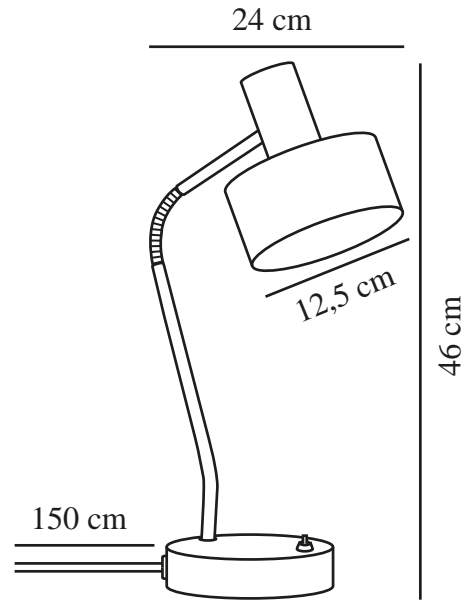

MATIS | TABLE LAMP | BLACK

2412305003

nordlux®

Voltage (V): 220-240 Volt
IP degree: IP20
Maximum bulb wattage (W): 15
Class (Class 1, Class 2, Class 3):
Class 2 (Double isolated)
Socket type: E27
Switch placement: On the base
Parallel connection: False

Primary material: Metal
Colour of the cable: Black
Length of the cable (cm): 150
Surface material of the cable:
Plastic
Is the cable replaceable: False
Colour: Black

Height (cm): 46
Width (cm): 24
Tube Diameter (cm): 1.2
Shade Diameter (cm): 12.5
Outdoor base dimension (cm): 14

EAN: 5704924018466
TUN: 2378668
Item Number: 2412305003
Pcs Per Master Carton: 3

Sales Box Height (cm): 33
Sales Box Width(cm): 23
Sales Box Depth (cm): 15
Sales Box Volume m³: 0.0114
Product net weight (kg): 2.11

- Minimalist style • Adjustable lamp for directional light
- Light also shines through the top of the shade

Matis is perfect for your desk, sideboard or any other place in your home that needs a minimalist and practical table lamp. The small holes on top of the shade create a beautiful light effect. The flexible shade can be adjusted to create the perfect light for reading, working or just a cosy background ambience.