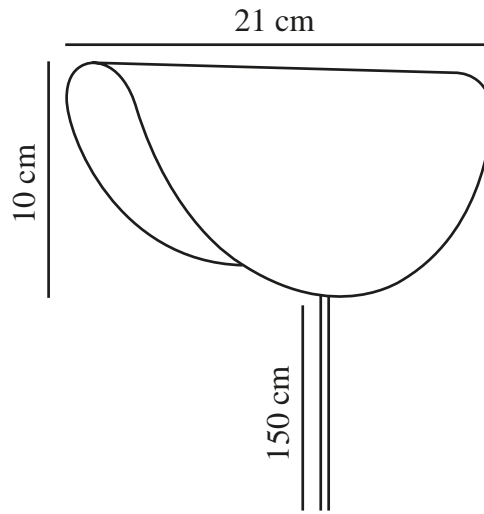

MODEL 2110 | WALL LIGHT | BEIGE

2412401009

nordlux®

Voltage (V): 220-240 Volt
IP degree: IP20
Maximum bulb wattage (W): 25
Class (Class 1, Class 2, Class 3):
Class 2 (Double isolated)
Socket type: E14
Switch placement: On the cable
Parallel connection: False

Height (cm): 10
Width (cm): 21
Length (cm): 21
EAN: 5704924018558
TUN: 2378774
Item Number: 2412401009
Pcs Per Master Carton: 3

Sales Box Height (cm): 22
Sales Box Width(cm): 11
Sales Box Depth (cm): 7.5
Sales Box Volume m³ : 0.0018
Product net weight (kg): 0.39

Primary material: Metal
Secondary material: Plastic
Colour of the cable: White
Length of the cable (cm): 150
Surface material of the cable:
Plastic
Is the cable replaceable: False
Colour: Beige

- Simple retro style
- Can be mounted either upwards or downwards
- Pleasant, indirect light

Model 2110 is a small and classic wall lamp with retro vibes. With its curved, taco-like shape, Model 2110 can be mounted either upwards or downwards, offering a pleasant, indirect lighting.