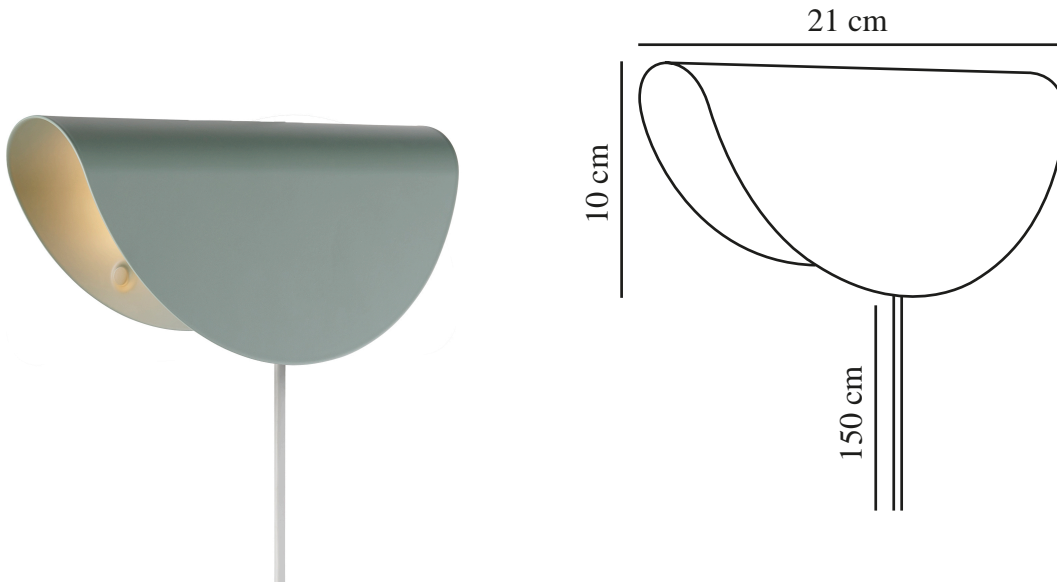

MODEL 2110 | WALL LIGHT | GREEN

2412401023

nordlux®

Voltage (V): 220-240 Volt
IP degree: IP20
Maximum bulb wattage (W): 25
Class (Class 1, Class 2, Class 3):
Class 2 (Double isolated)
Socket type: E14
Switch placement: On the cable
Parallel connection: False

Height (cm): 10
Width (cm): 21
Length (cm): 21
EAN: 5704924018541
TUN: 2378776
Item Number: 2412401023
Pcs Per Master Carton: 3

Sales Box Height (cm): 22
Sales Box Width(cm): 11
Sales Box Depth (cm): 7.5
Sales Box Volume m³ : 0.0018
Product net weight (kg): 0.39

Primary material: Metal
Secondary material: Plastic
Colour of the cable: White
Length of the cable (cm): 150
Surface material of the cable:
Plastic
Is the cable replaceable: False
Colour: Green

- Simple retro style
- Can be mounted either upwards or downwards
- Pleasant, indirect light

Model 2110 is a small and classic wall lamp with retro vibes. With its curved, taco-like shape, Model 2110 can be mounted either upwards or downwards, offering a pleasant, indirect lighting.