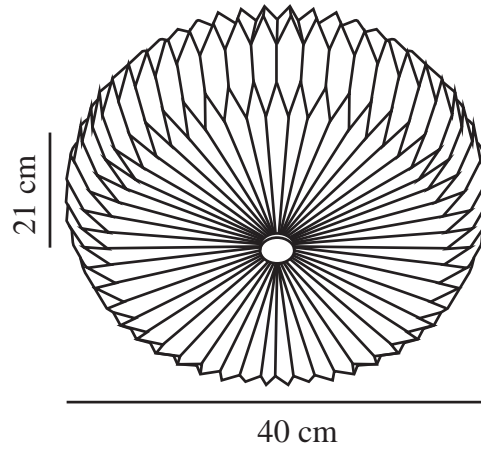

BELLOY 40 | CEILING LIGHT | WHITE

2412456001

nordlux®

Voltage (V): 220-240 Volt
IP degree: IP20
Maximum bulb wattage (W): 2X25
Class (Class 1, Class 2, Class 3):
Class 2 (Double isolated)
Socket type: E27
Parallel connection: False

Height (cm): 21
Width (cm): 40
Shade Diameter (cm): 40
Length (cm): 40
EAN: 5704924018565
TUN: 2378782
Item Number: 2412456001

Pcs Per Master Carton: 3
Sales Box Height (cm): 23
Sales Box Width(cm): 23
Sales Box Depth (cm): 18
Sales Box Volume m³ : 0.0095
Product net weight (kg): 0.8

Primary material: Paper
Secondary material: Metal
Colour: White

- Retro pleated design • Provides a soft, diffused light
- Easy mounting of shade with magnets

The beautiful retro pleated design of Belloy will add a touch of classic charm to any room. Hang Belloy on the wall or on the ceiling to create an elegant and soft look. The shade ensures a gentle and soothing light, making it the perfect choice for creating a cosy atmosphere in your home.