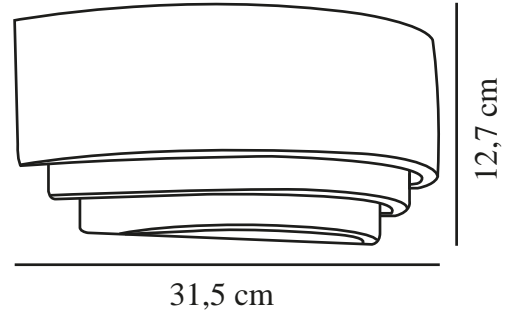

LANCIO OBLONG | WALL LIGHT | WHITE

2412481001

nordlux®

Voltage (V): 220-240 Volt
IP degree: IP20
Maximum bulb wattage (W): 25
Class (Class 1, Class 2, Class 3):
Class 2 (Double isolated)
Socket type: E14
Switch placement: On the cable
Parallel connection: False

Height (cm): 12.7
Width (cm): 31.5
EAN: 5704924018572
TUN: 2378771
Item Number: 2412481001
Pcs Per Master Carton: 3

Sales Box Height (cm): 36
Sales Box Width(cm): 17
Sales Box Depth (cm): 15
Sales Box Volume m³ : 0.0092
Product net weight (kg): 1.77

Primary material: Plaster
Secondary material: Metal
Colour of the cable: White
Length of the cable (cm): 150
Surface material of the cable:
Plastic
Is the cable replaceable: True
Colour: White

- Minimalist style • Satin-soft surface
- Soft and diffused light