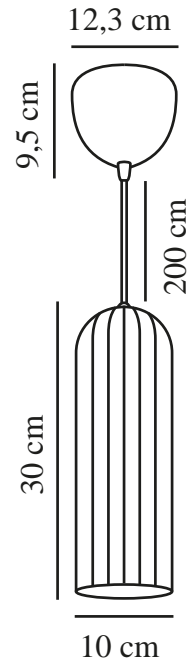

MIELLA | PENDANT | WHITE

2412523001

nordlux®

Voltage (V): 220-240 Volt
IP degree: IP20
Maximum bulb wattage (W): 25
Class (Class 1, Class 2, Class 3):
Class 2 (Double isolated)
Socket type: E27
Parallel connection: False

Primary material: Glass
Secondary material: Plastic
Colour of the cable: White
Length of the cable (cm): 200
Surface material of the cable:
Textile
Is the cable replaceable: False
Colour: White

Height (cm): 30
Width (cm): 10
Shade Diameter (cm): 10
Lenght (cm): 10

EAN: 5704924018596
TUN: 2378741
Item Number: 2412523001
Pcs Per Master Carton: 3

Sales Box Height (cm): 40
Sales Box Width(cm): 13
Sales Box Depth (cm): 13
Sales Box Volume m³ : 0.0068
Product net weight (kg): 0.82