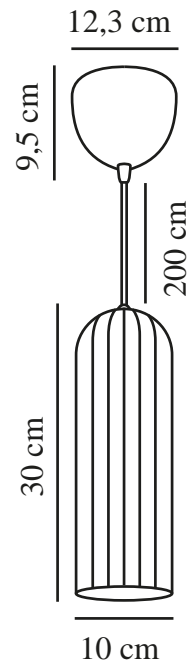

MIELLA | PENDANT | SMOKED

2412523047

nordlux®

Voltage (V): 220-240 Volt
IP degree: IP20
Maximum bulb wattage (W): 25
Class (Class 1, Class 2, Class 3):
Class 2 (Double isolated)
Socket type: E27
Parallel connection: False

Primary material: Glass
Secondary material: Plastic
Colour of the cable: Black
Length of the cable (cm): 200
Surface material of the cable:
Textile
Is the cable replaceable: False
Colour: Smoked

Height (cm): 30
Width (cm): 10
Shade Diameter (cm): 10
Lenght (cm): 10

EAN: 5704924018602
TUN: 2378740
Item Number: 2412523047
Pcs Per Master Carton: 3

Sales Box Height (cm): 40
Sales Box Width(cm): 13
Sales Box Depth (cm): 13
Sales Box Volume m³ : 0.0068
Product net weight (kg): 0.82