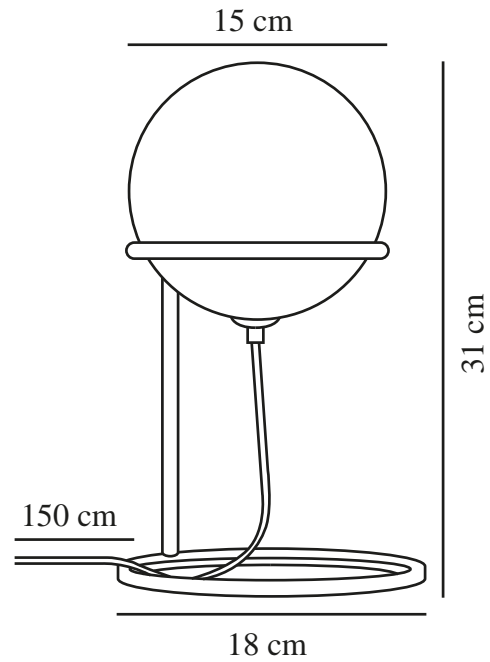

WILSON | TABLE LAMP | BLACK

2412575003

nordlux®

Voltage (V): 220-240 Volt
IP degree: IP20
Maximum bulb wattage (W): 5
Class (Class 1, Class 2, Class 3):
Class 2 (Double isolated)
Socket type: G9
Switch placement: On the cable
Parallel connection: False

Primary material: Glass
Secondary material: Metal
Colour of the cable: Black
Length of the cable (cm): 150
Surface material of the cable:
Plastic
Is the cable replaceable: False
Colour: Black

Height (cm): 31
Width (cm): 18
Shade Height (cm): 15
Outdoor base dimension (cm): 18
Length (cm): 18

EAN: 5704924018633
TUN: 2378670
Item Number: 2412575003
Pcs Per Master Carton: 3

Sales Box Height (cm): 21
Sales Box Width(cm): 21
Sales Box Depth (cm): 21
Sales Box Volume m³ : 0.0093
Product net weight (kg): 1

• Modern minimalist style • Adjustable shade position

The contemporary Wilson series features a black metal frame supporting a glass globe shade. Wilson creates a cosy ambiance wherever it's placed, emitting a soft and gentle light that spreads throughout the room. The glass shade can be adjusted to suit your needs.