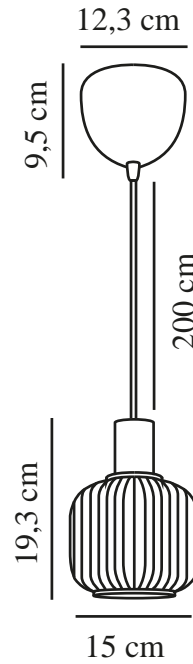

MILFORD MINI | PENDANT | BLACK

2412613003

nordlux®

Voltage (V): 220-240 Volt
IP degree: IP20
Maximum bulb wattage (W): 40W
Class (Class 1, Class 2, Class 3):
Class 2 (Double isolated)
Socket type: E14
Parallel connection: False

Height (cm): 19.3
Width (cm): 15
Shade Diameter (cm): 15
EAN: 5704924018664
TUN: 2378745
Item Number: 2412613003
Pcs Per Master Carton: 3

Sales Box Height (cm): 26
Sales Box Width(cm): 16
Sales Box Depth (cm): 16
Sales Box Volume m³ : 0.0067
Product net weight (kg): 0.63

Primary material: Glass
Secondary material: Metal
Colour of the cable: Black
Length of the cable (cm): 200
Surface material of the cable:
Plastic
Is the cable replaceable: False
Colour: Black

- Simple, modern design
- Beautiful fluted glass
- Japandi style with a mix of opal glass and black metal