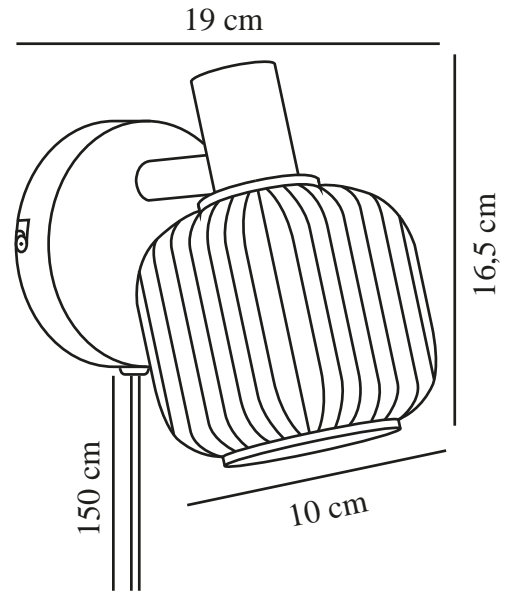

# MILFORD MINI | WALL LIGHT | BLACK

2412631003

nordlux®

Voltage (V): 220-240 Volt  
IP degree: IP20  
Maximum bulb wattage (W): 10  
Class (Class 1, Class 2, Class 3):  
Class 2 (Double isolated)  
Socket type: E14  
Switch placement: On the cable  
Parallel connection: False

Primary material: Glass  
Secondary material: Metal  
Colour of the cable: Black  
Length of the cable (cm): 150  
Surface material of the cable:  
Plastic  
Is the cable replaceable: True  
Colour: Black

Height (cm): 16.5  
Width (cm): 19  
Shade Diameter (cm): 10  
Outdoor base dimension (cm): 10  
EAN: 5704924018688  
TUN: 2378773  
Item Number: 2412631003  
Pcs Per Master Carton: 3

Sales Box Height (cm): 16  
Sales Box Width(cm): 15  
Sales Box Depth (cm): 12  
Sales Box Volume m<sup>3</sup> : 0.0029  
Product net weight (kg): 0.42