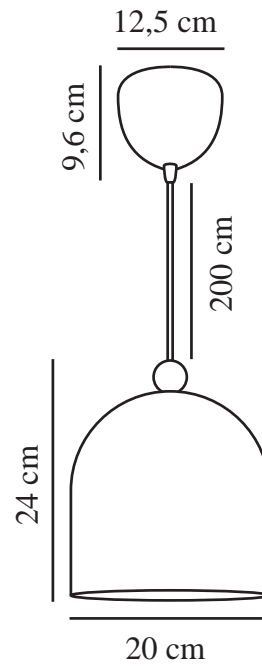

# GASTON | PENDANT | BLUE

2412653006

nordlux®

Voltage (V): 220-240 Volt  
IP degree: IP20  
Maximum bulb wattage (W): 40  
Class (Class 1, Class 2, Class 3):  
Class 2 (Double isolated)  
Socket type: E27  
Parallel connection: False

Primary material: Metal  
Secondary material: Wood  
Colour of the cable: White  
Length of the cable (cm): 200  
Surface material of the cable:  
Plastic  
Is the cable replaceable: False  
Colour: Blue

Height (cm): 24  
Width (cm): 20  
Shade Diameter (cm): 20  
Lenght (cm): 20

EAN: 5704924018701  
TUN: 2378734  
Item Number: 2412653006  
Pcs Per Master Carton: 3

Sales Box Height (cm): 27  
Sales Box Width(cm): 21  
Sales Box Depth (cm): 21  
Sales Box Volume m<sup>3</sup> : 0.0119  
Product net weight (kg): 0.98

• Nordic style • A simple shape with a wooden detail

Gaston is a streamlined pendant in cute, muted tones. Featuring a rounded shape with a small wooden detail on top, Gaston adds a beautiful touch to any nursery or children's room.