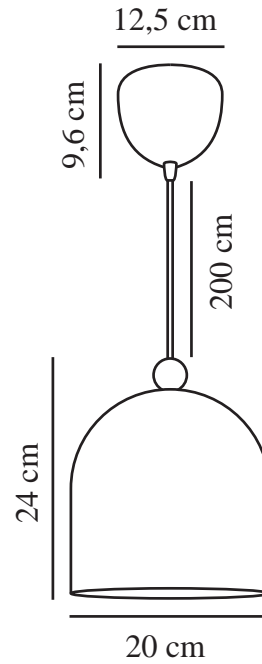

GASTON | PENDANT | DUSTY ROSE

2412653057

nordlux®

Voltage (V): 220-240 Volt
IP degree: IP20
Maximum bulb wattage (W): 40
Class (Class 1, Class 2, Class 3):
Class 2 (Double isolated)
Socket type: E27
Parallel connection: False

Primary material: Metal
Secondary material: Wood
Colour of the cable: White
Length of the cable (cm): 200
Surface material of the cable:
Plastic
Is the cable replaceable: False
Colour: Dusty rose

Height (cm): 24
Width (cm): 20
Shade Diameter (cm): 20
Lenght (cm): 20

EAN: 5704924018725
TUN: 2378733
Item Number: 2412653057
Pcs Per Master Carton: 3

Sales Box Height (cm): 27
Sales Box Width(cm): 21
Sales Box Depth (cm): 21
Sales Box Volume m³ : 0.0119
Product net weight (kg): 0.98

• Nordic style • A simple shape with a wooden detail

Gaston is a streamlined pendant in cute, muted tones. Featuring a rounded shape with a small wooden detail on top, Gaston adds a beautiful touch to any nursery or children's room.