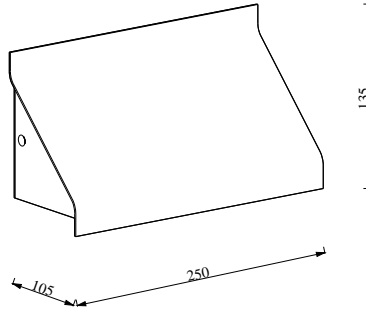

TADAS | WALL LIGHT | BLACK

2418171003

nordlux®

Voltage (V): 220-240 Volt
IP degree: IP54
Maximum bulb wattage (W): 12W
Class (Class 1, Class 2, Class 3):
Class 2 (Double isolated)
Socket type: E14
Parallel connection: True

Height (cm): 13.5
Width (cm): 25
Projection (cm): 10.5
EAN: 5704924017636
TUN: 2366806
Item Number: 2418171003

Pcs Per Master Carton: 3
Sales Box Height (cm): 26
Sales Box Width(cm): 14.5
Sales Box Depth (cm): 11.5
Sales Box Volume m³ : 0.0043
Product net weight (kg): 0.632

Primary material: Aluminium
Secondary material: Glass
Colour: Black

• Timeless design • Parallel connection possible

Tadas by French designer Darrow has a streamlined and modern design. The shade ensures pleasant, downward-facing lighting and a minimalist design expression with clean lines.