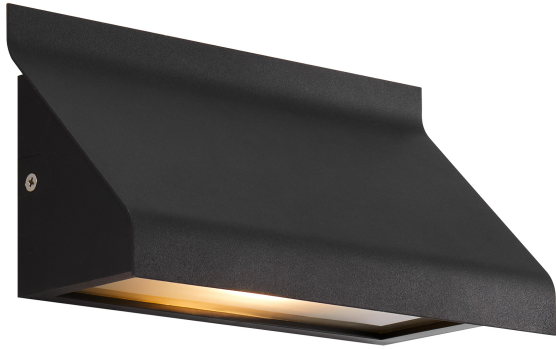

TADAS | WALL LIGHT | BLACK

2418171003

nordlux®

Voltage (V): 220-240 Volt
IP degree: IP54
Maximum bulb wattage (W): 12W
Class (Class 1, Class 2, Class 3):
Class 2 (Double isolated)
Socket type: E14
Parallel connection: True

Height (cm): 13.5
Width (cm): 25
Projection (cm): 10.5
EAN: 5704924017636
TUN: 2366806
Item Number: 2418171003

Pcs Per Master Carton: 3
Sales Box Height (cm): 26
Sales Box Width(cm): 14.5
Sales Box Depth (cm): 11.5
Sales Box Volume m³ : 0.0043
Product net weight (kg): 0.632

Primary material: Aluminium
Secondary material: Glass
Colour: Black

• Timeless design • Parallel connection possible

Tadas by French designer Darrow has a streamlined and modern design. The shade ensures pleasant, downward-facing lighting and a minimalist design expression with clean lines.