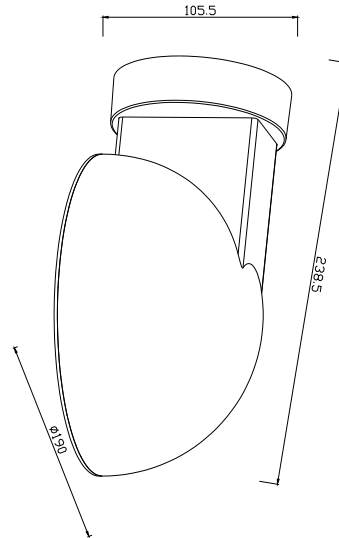

CLARSO | WALL LIGHT | BLACK

2418211003

nordlux®

Voltage (V): 220-240 Volt
IP degree: IP44
Maximum bulb wattage (W): 10W
Class (Class 1, Class 2, Class 3):
Class 2 (Double isolated)
Socket type: E27
Parallel connection: True

Primary material: Plastic
Secondary material: Plastic
Colour: Black

Height (cm): 10.5
Shade Diameter (cm): 19
Outdoor base dimension (cm):
10.5
Projection (cm): 23.8

EAN: 5704924017773
TUN: 2366809
Item Number: 2418211003
Pcs Per Master Carton: 3

Sales Box Height (cm): 25
Sales Box Width(cm): 20
Sales Box Depth (cm): 11.5
Sales Box Volume m³ : 0.0058
Product net weight (kg): 0.3592

• Dark Sky Protection • Parallel connection possible

With a streamlined, modern design, the Clarso wall light by French designer Darrow will fit perfectly into most exterior designs. The lamp emits pleasant, downward-facing light that is perfect next to your front door, by your garage or by your terrace.