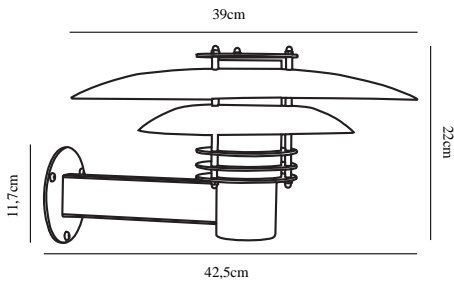

PHOENIX | WALL LIGHT | COPPER

24381030

nordlux®

Voltage (V): 230 Volt
IP degree: IP54
Maximum bulb wattage (W): 16W
Class (Class 1, Class 2, Class 3):
Class 2 (Double isolated)
Bulb base: E27
Parallel connection: True

Height (cm): 22
Shade Diameter (cm): 39
Projection (cm): 42.5
EAN: 5701581033030
TUN: 5788056
Item Number: 24381030

Pcs Per Master Carton: 2
Sales Box Height (cm): 44.5
Sales Box Width(cm): 40
Sales Box Depth (cm): 17.5
Sales Box Volume m³ : 0.0312
Product net weight (kg): 3.255

Primary material: Copper
Secondary material: Plastic
Color of the Glass: Satinated
Suitable for Seaside: Yes
Color: Copper

- Huge 42,5 cm shade • Build-in parallel connection
- Durable material that is well-suited for harsh weather • 15 year warranty on extensive corrosion