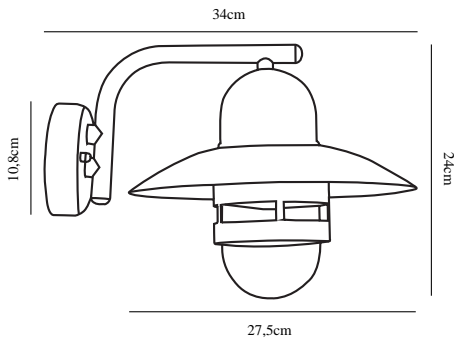

NIBE | WALL LIGHT | COPPER

24981030

nordlux®

Voltage (V): 230 Volt
IP degree: IP54
Maximum bulb wattage (W): 60W
Class (Class 1, Class 2, Class 3):
Class 1 (Earth contact)
Bulb base: E27
Parallel connection: True

Height (cm): 24
Shade Diameter (cm): 27.5
Projection (cm): 34
EAN: 5701581121010
TUN: 5672386
Item Number: 24981030

Pcs Per Master Carton: 6
Sales Box Height (cm): 28
Sales Box Width(cm): 16
Sales Box Depth (cm): 27
Sales Box Volume m³ : 0.0121
Product net weight (kg): 1.5