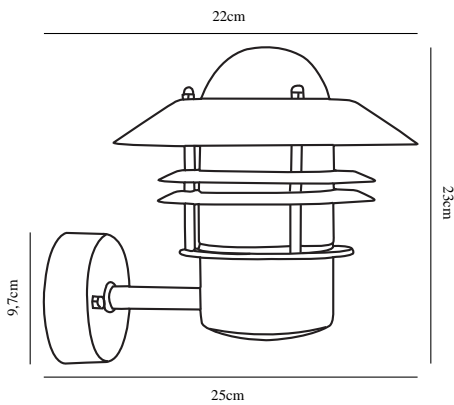

BLOKHUS UP | WALL LIGHT | BLACK

25011003

nordlux®

Voltage (V): 230 Volt
IP degree: IP54
Maximum bulb wattage (W): 60W
Class (Class 1, Class 2, Class 3):
Class 1 (Earth contact)
Bulb base: E27
Parallel connection: True

Height (cm): 23
Shade Diameter (cm): 22
Projection (cm): 25
EAN: 5701581204072
TUN: 5303901
Item Number: 25011003

Pcs Per Master Carton: 3
Sales Box Height (cm): 22.5
Sales Box Width(cm): 23
Sales Box Depth (cm): 22
Sales Box Volume m³ : 0.0114
Product net weight (kg): 1.24

Primary material: Metal
Secondary material: Glass
Color of the Glass: Clear
Suitable for Seaside: No
Color: Black

• **Build-in parallel connection**

A classic light fixture from Nordlux, suitable for mounting in the driveway, at the entrance, on the terrace, or on the patio. This model is designed with an upward facing lampshade.