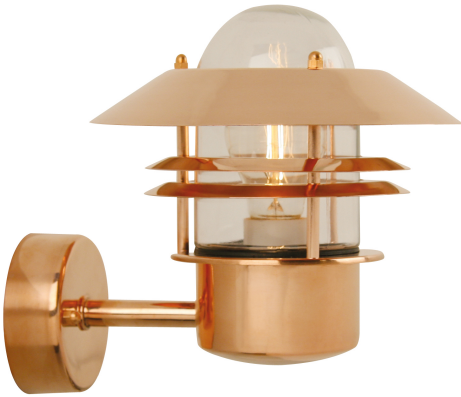

BLOKHUS UP | WALL LIGHT | COPPER

25011030

nordlux®

Voltage (V): 230 Volt
IP degree: IP54
Maximum bulb wattage (W): 60W
Class (Class 1, Class 2, Class 3):
Class 1 (Earth contact)
Bulb base: E27
Parallel connection: True

Height (cm): 23
Shade Diameter (cm): 22
Projection (cm): 25
EAN: 5701581115040
TUN: 5061468
Item Number: 25011030

Pcs Per Master Carton: 3
Sales Box Height (cm): 23
Sales Box Width(cm): 22
Sales Box Depth (cm): 23
Sales Box Volume m³ : 0.0116
Product net weight (kg): 1.24

Primary material: Copper
Secondary material: Glass
Color of the Glass: Clear
Suitable for Seaside: Yes
Color: Copper

- Build-in parallel connection
- Durable material that is well-suited for harsh weather
- 15 year warranty on extensive corrosion

A classic light fixture from Nordlux, suitable for mounting in the driveway, at the entrance, on the terrace, or on the patio. This model is designed with an upward facing lampshade.

We recommend light fixtures in copper for coastal areas.