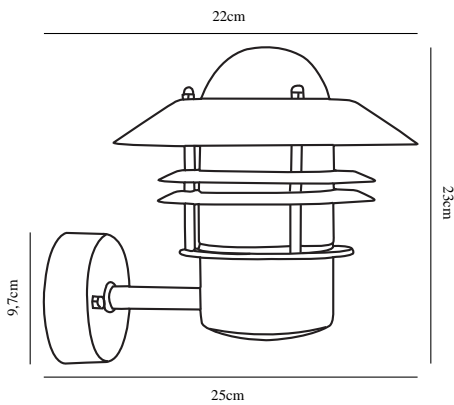

BLOKHUS UP | WALL LIGHT | COPPER

25011030

nordlux®

Voltage (V): 230 Volt
IP degree: IP54
Maximum bulb wattage (W): 60W
Class (Class 1, Class 2, Class 3):
Class 1 (Earth contact)
Bulb base: E27
Parallel connection: True

Height (cm): 23
Shade Diameter (cm): 22
Projection (cm): 25
EAN: 5701581115040
TUN: 5061468
Item Number: 25011030

Pcs Per Master Carton: 3
Sales Box Height (cm): 23
Sales Box Width(cm): 22
Sales Box Depth (cm): 23
Sales Box Volume m³ : 0.0116
Product net weight (kg): 1.24