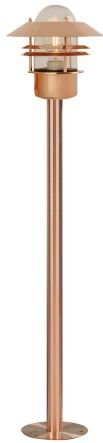

BLOKHUS | GARDEN LIGHT | COPPER

25078030

nordlux®

Voltage (V): 230 Volt
IP degree: IP54
Maximum bulb wattage (W): 60W
Class (Class 1, Class 2, Class 3):
Class 2 (Double isolated)
Bulb base: E27
Parallel connection: True

Primary material: Copper
Secondary material: Glass
Color of the Glass: Clear
Suitable for Seaside: Yes
Color: Copper

Height (cm): 92
Tube Diameter (cm): 3.5
Shade Diameter (cm): 22
Outdoor base dimension (cm): 15

EAN: 5701581123045
TUN: 5061465
Item Number: 25078030

Pcs Per Master Carton: 3
Sales Box Height (cm): 81.5
Sales Box Width(cm): 23.5
Sales Box Depth (cm): 22
Sales Box Volume m³ : 0.0421
Product net weight (kg): 2.142

- Build-in parallel connection • Can be mounted on Nordlux base unit
- Durable material that is well-suited for harsh weather • 15 year warranty on extensive corrosion

A classic light fixture from Nordlux, suitable for mounting in the driveway, at the entrance, on the terrace, or on the patio. An elegant garden light, whose simple and classic design makes it very useful. The light can be placed next to the mailbox or along walkways.