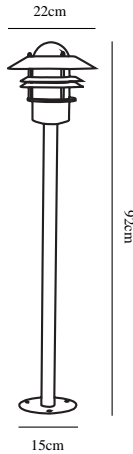

BLOKHUS | GARDEN LIGHT | COPPER

25078030

nordlux®

Voltage (V): 230 Volt
IP degree: IP54
Maximum bulb wattage (W): 60W
Class (Class 1, Class 2, Class 3):
Class 2 (Double isolated)
Bulb base: E27
Parallel connection: True

Primary material: Copper
Secondary material: Glass
Color of the Glass: Clear
Suitable for Seaside: Yes
Color: Copper

Height (cm): 92
Tube Diameter (cm): 3.5
Shade Diameter (cm): 22
Outdoor base dimension (cm): 15

EAN: 5701581123045
TUN: 5061465
Item Number: 25078030

Pcs Per Master Carton: 3
Sales Box Height (cm): 81.5
Sales Box Width(cm): 23.5
Sales Box Depth (cm): 22
Sales Box Volume m³ : 0.0421
Product net weight (kg): 2.142