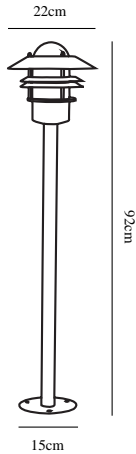

BLOKHUS | GARDEN LIGHT | GALVANIZED

25078031

nordlux®

Voltage (V): 230 Volt
IP degree: IP54
Maximum bulb wattage (W): 60W
Class (Class 1, Class 2, Class 3):
Class 2 (Double isolated)
Bulb base: E27
Parallel connection: True

Primary material: Galvanized steel
Secondary material: Glass
Color of the Glass: Clear
Suitable for Seaside: Yes
Color: Galvanized

Height (cm): 92
Tube Diameter (cm): 3.5
Shade Diameter (cm): 22
Outdoor base dimension (cm): 15

EAN: 5701581124042
TUN: 5061464
Item Number: 25078031
Pcs Per Master Carton: 3

Sales Box Height (cm): 62
Sales Box Width(cm): 30
Sales Box Depth (cm): 23
Sales Box Volume m³ : 0.0428
Product net weight (kg): 2.137