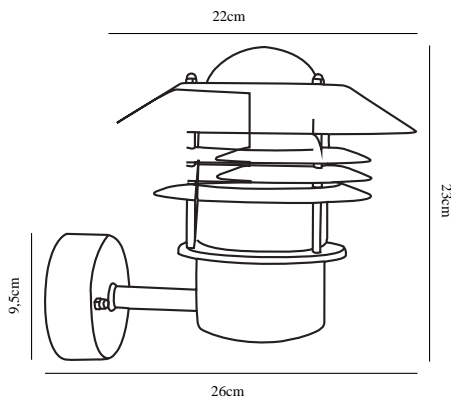

# VEJERS UP | WALL LIGHT | BLACK

25091003

nordlux®

Voltage (V): 230 Volt  
IP degree: IP54  
Maximum bulb wattage (W): 60W  
Class (Class 1, Class 2, Class 3):  
Class 1 (Earth contact)  
Bulb base: E27  
Parallel connection: True

Height (cm): 23  
Shade Diameter (cm): 22  
Projection (cm): 26  
EAN: 5701581030077  
TUN: 5255785  
Item Number: 25091003

Pcs Per Master Carton: 3  
Sales Box Height (cm): 23  
Sales Box Width(cm): 22  
Sales Box Depth (cm): 23  
Sales Box Volume m<sup>3</sup> : 0.0116  
Product net weight (kg): 1.54

## • Build-in parallel connection

A classic light fixture from Nordlux, suitable for mounting in the driveway, at the entrance, on the terrace, or on the patio. This model is designed with an upward facing lampshade.