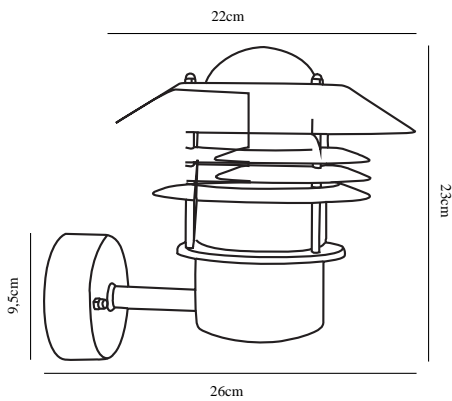

VEJERS UP | WALL LIGHT | GALVANIZED

25091031

nordlux®

Voltage (V): 230 Volt
IP degree: IP54
Maximum bulb wattage (W): 60W
Class (Class 1, Class 2, Class 3):
Class 1 (Earth contact)
Bulb base: E27
Parallel connection: True

Height (cm): 23
Shade Diameter (cm): 22
Projection (cm): 26
EAN: 5701581092068
TUN: 5188246
Item Number: 25091031
Pcs Per Master Carton: 3

Sales Box Height (cm): 23
Sales Box Width (cm): 22
Sales Box Depth (cm): 23
Sales Box Volume m³: 0.0116
Product net weight (kg): 1.54